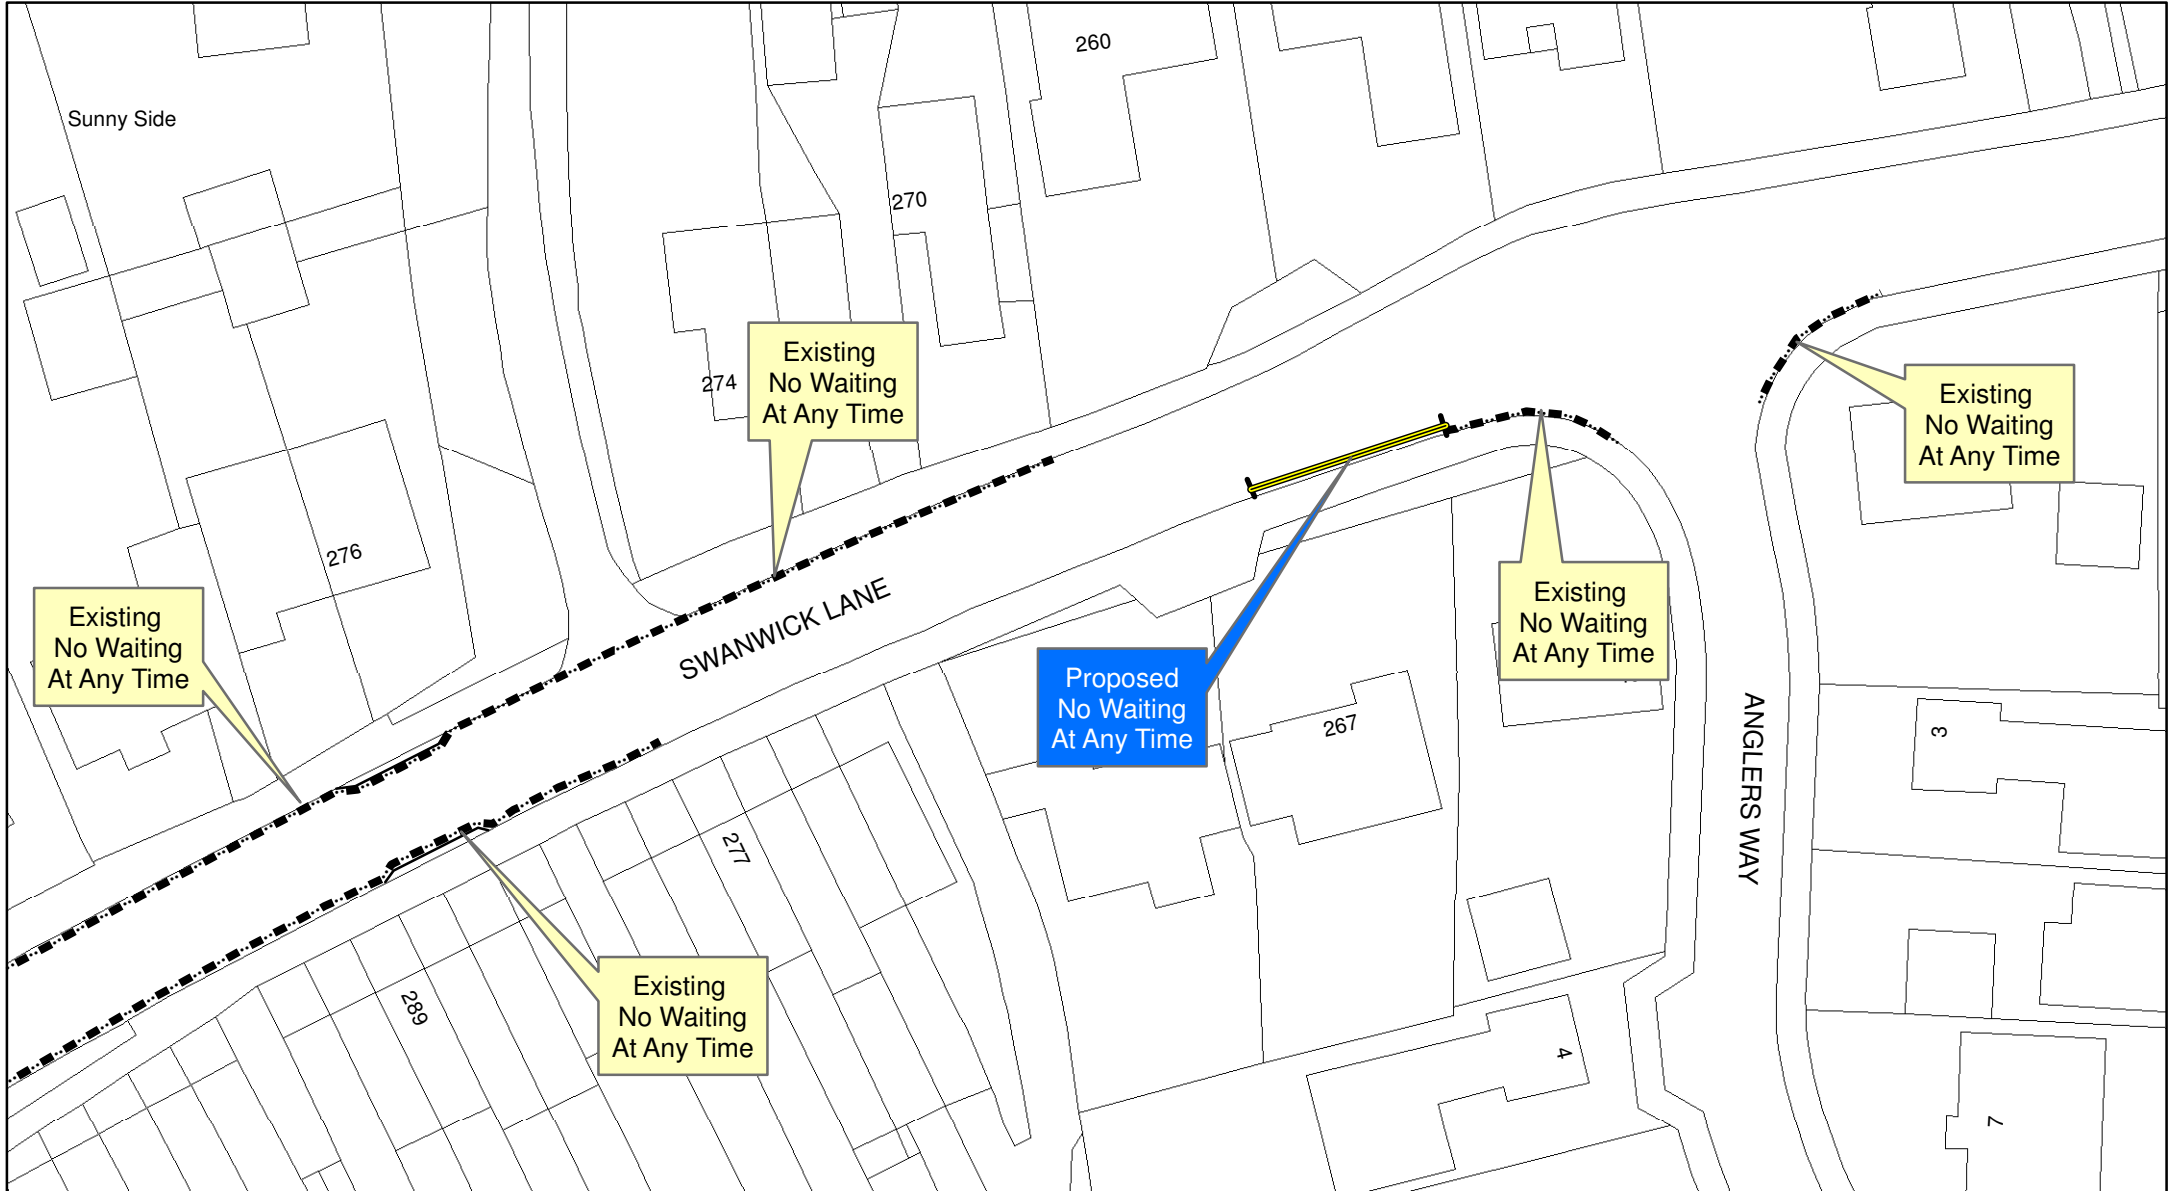

# FAREHAM

BOROUGH COUNCIL

SWANWICK LANE, FAREHAM

SCALE - 1:500 @ A4